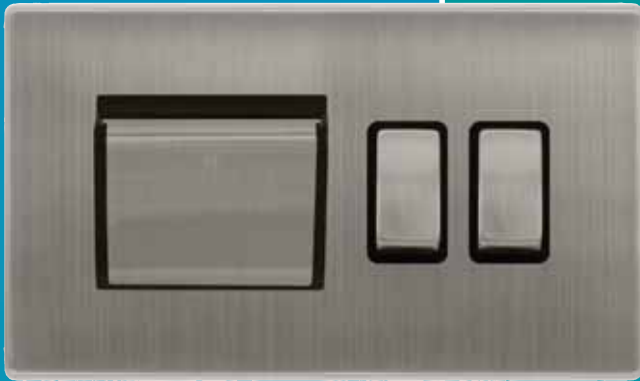

INCREASED GUEST SATISFACTION

NEW MODERN & ACCURATE HOTEL SOLUTIONS

new
media™

HOTEL ACCESSORY PLATE

2 Gang Gridpro® Frontplate
With Twin New Media™ Aperture

Our versatile GridPro® plate can be populated to perform multiple tasks using a combination of both GridPro® and New Media™ Modules.

GRIDPRO®